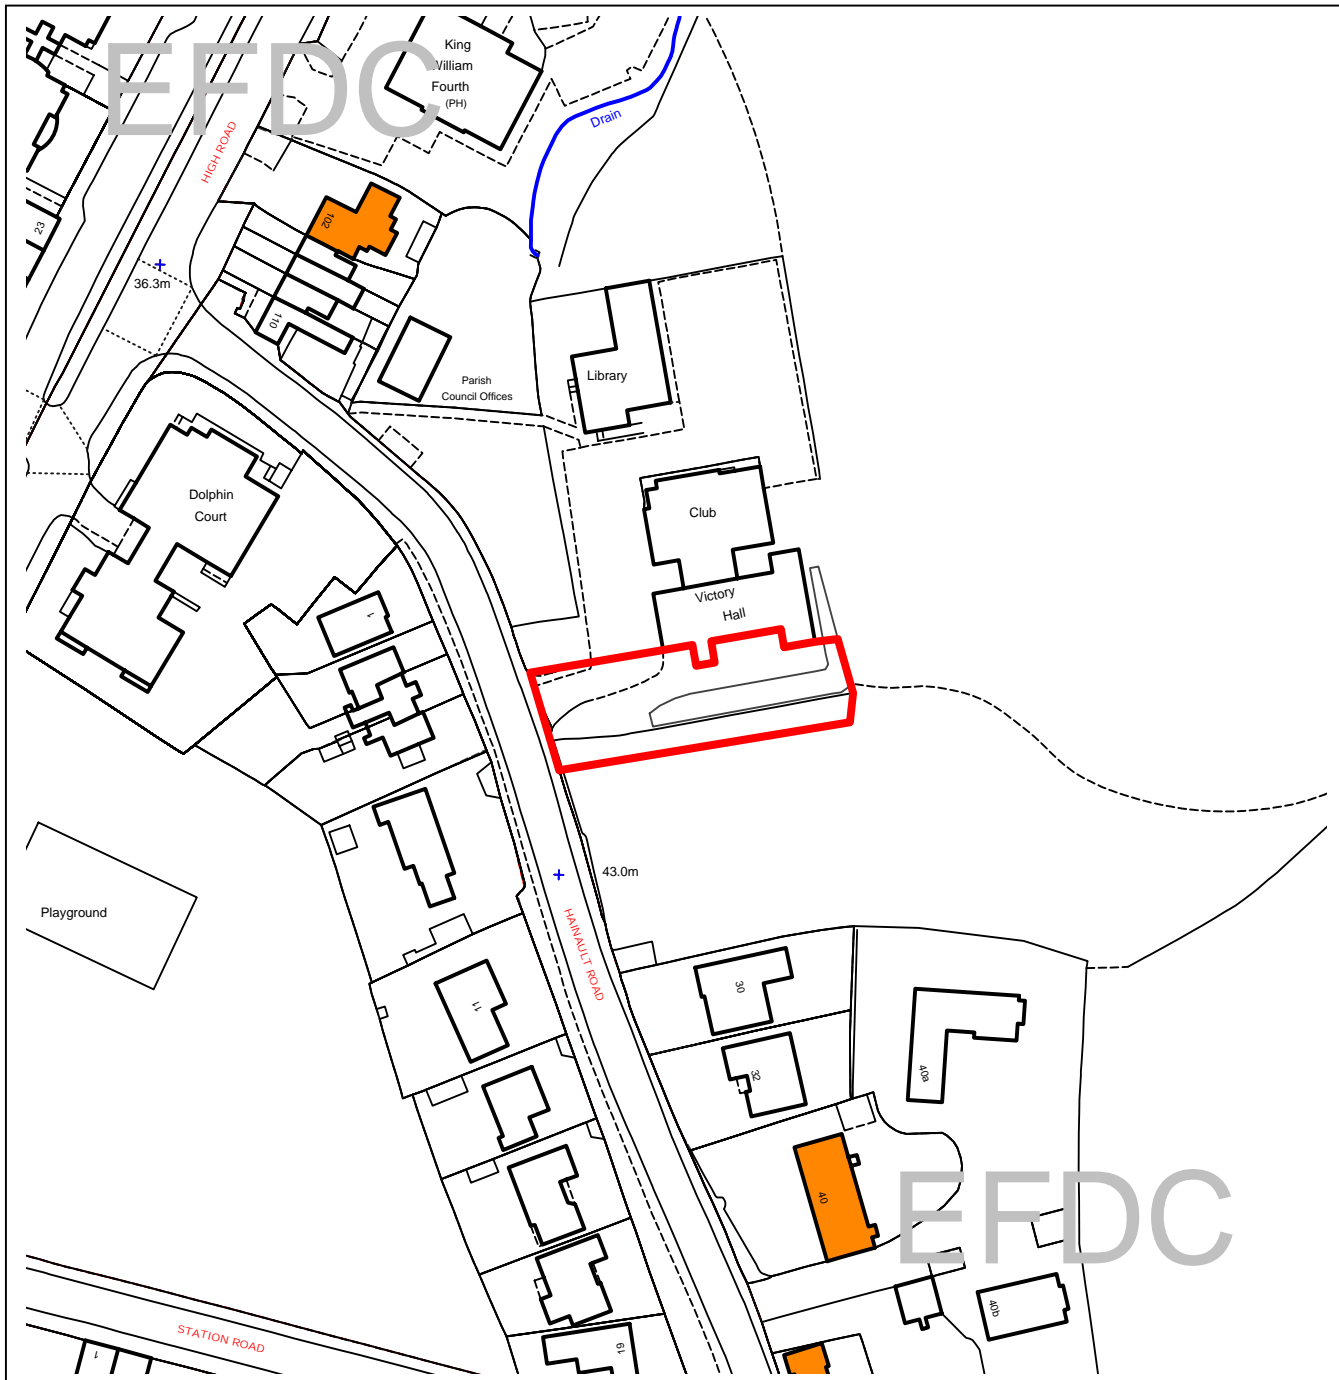

## District Development Control Committee

The material contained in this plot has been reproduced from an Ordnance Survey map with the permission of the Controller of Her Majesty's Stationery. (c) Crown Copyright. Unauthorised reproduction infringes Crown Copyright and may lead to prosecution or civil proceedings.

EFDC licence No.100018534

**Agenda Item Number:**

Application Number: EPF/1767/09

Site Name: 40A Hainault Road, Chigwell, IG7 6QX

Scale of Plot: 1/2500